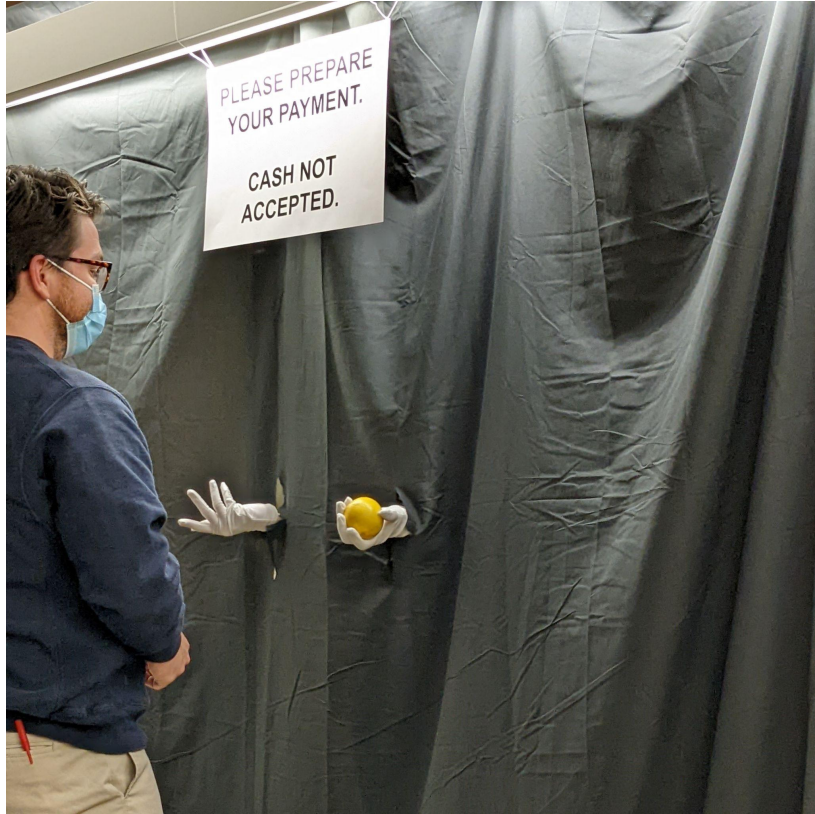

FLESHSCAPE

Installed in unoccupied faculty office using balloons and stretch nylon mesh

In response to the prompt: **Organic / Softness**

DID YOU SEE THE THIRD FLOOR BATHROOM?
Installed in URBN Center hallway using yarn and gel light sheets

In response to the prompt: **Scale / Virtual**

MELT: AN INTERACTIVE MEDITATION ON EPHEMERALITY
Installed in URBN Center lobby using salt and baking soda

In response to the prompt: **Ephemera / Surface**