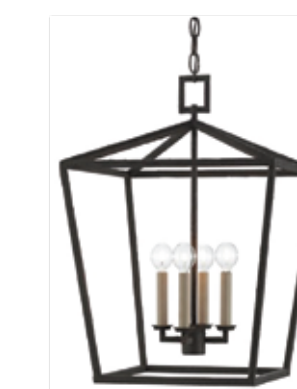

COVE
24" Dishwasher
with Water
Softener

WOLF
24" Transitional
Drawer Microwave

WOLF
60" Dual Fuel Range - 6 Burners
and Infrared Dual Griddle

PERIGOLD
Diaw 26" Counter Stool
for Kitchen Island

CURRY & COMPANY
Denison Black Small Lantern