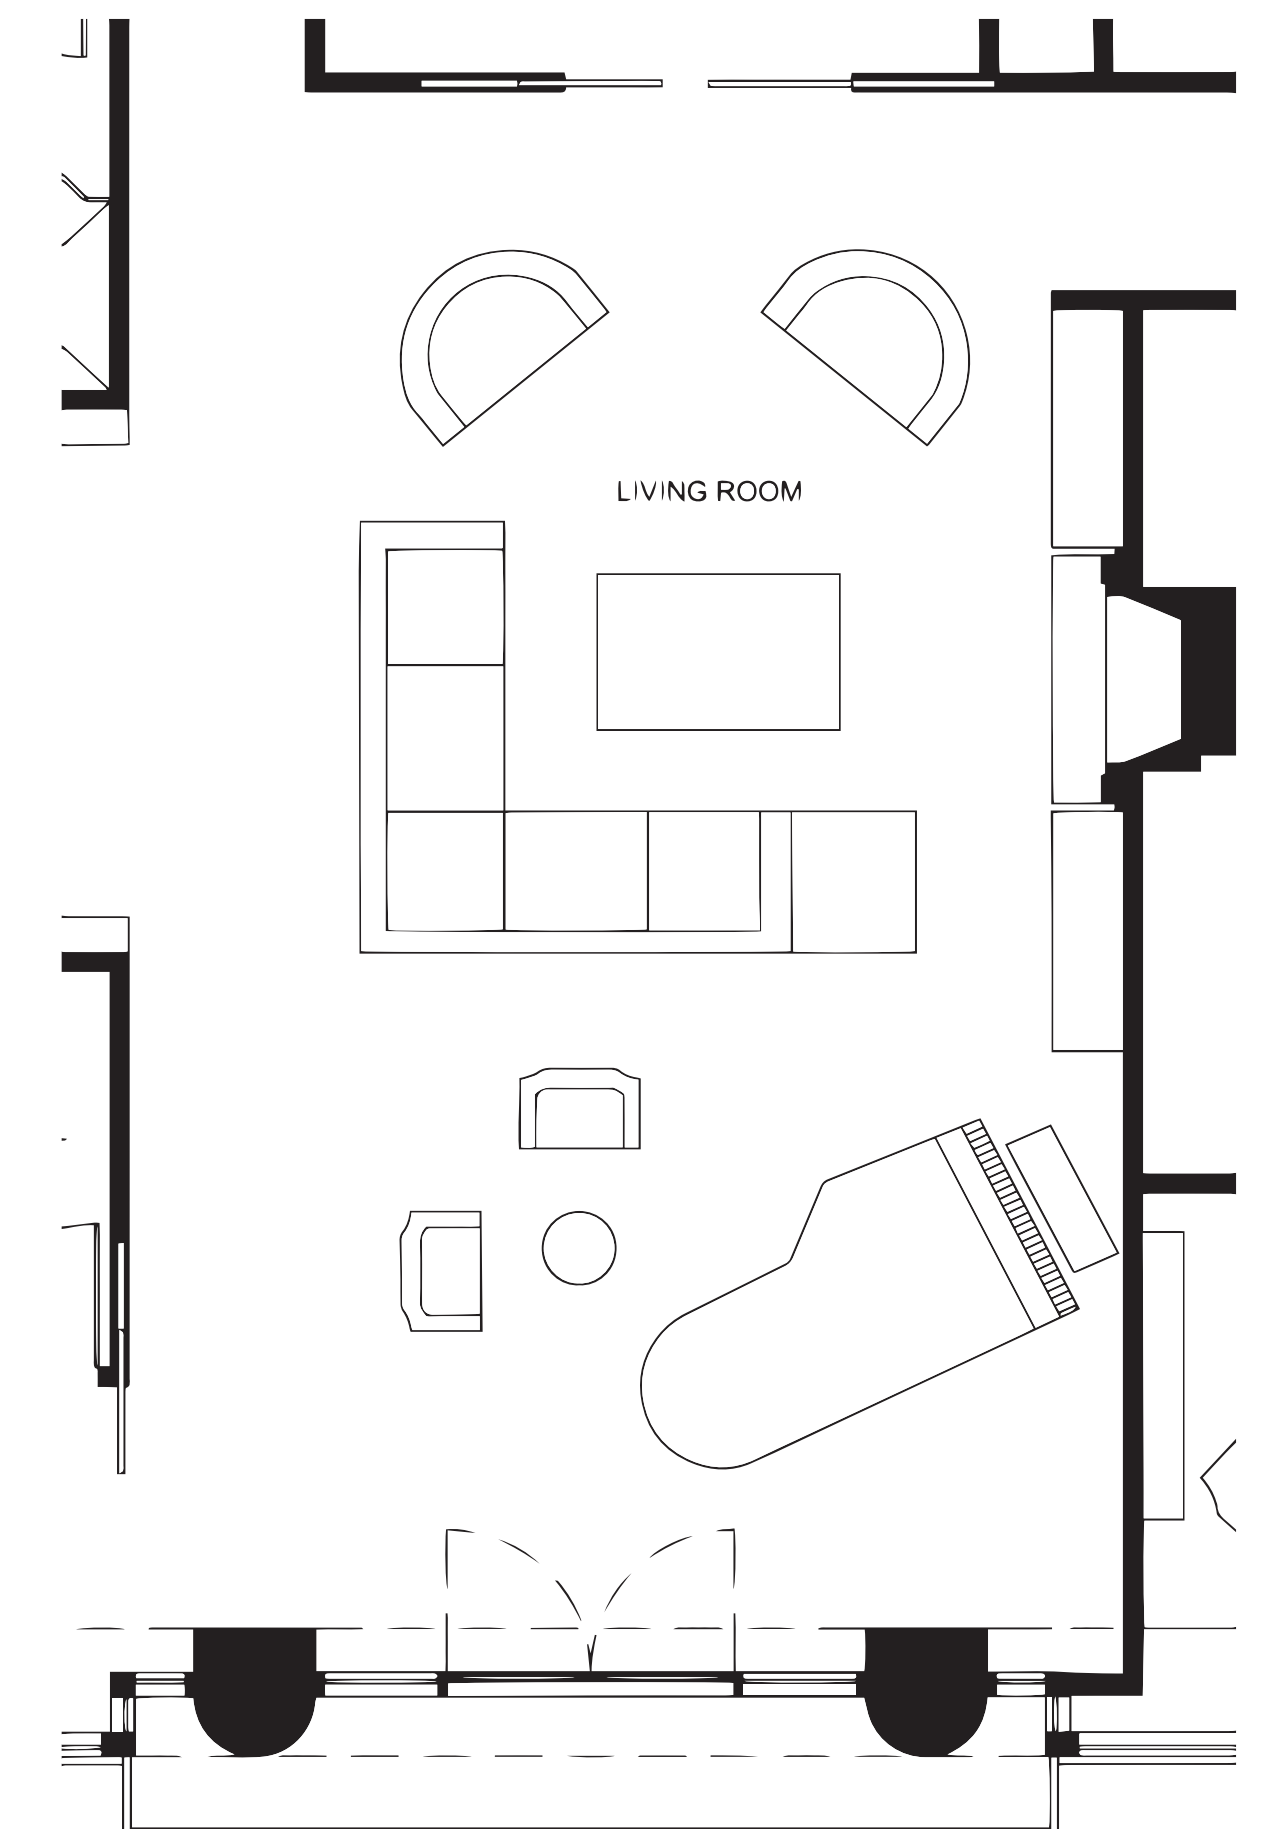

Felicity Wall Sconce
CURREY & COMPANY

Raindrops Wall Sculpture in Brass
CURTIS JERE

LIVING ROOM

SCALE 1/2"=1'-0

JENNIFER SANDORA/INTR 632/FALL 2020

EAST ELEVATION

SOUTH ELEVATION

Antique Andres Marin Spanish Guitar
CHALKWELL AUCTIONS LTD.