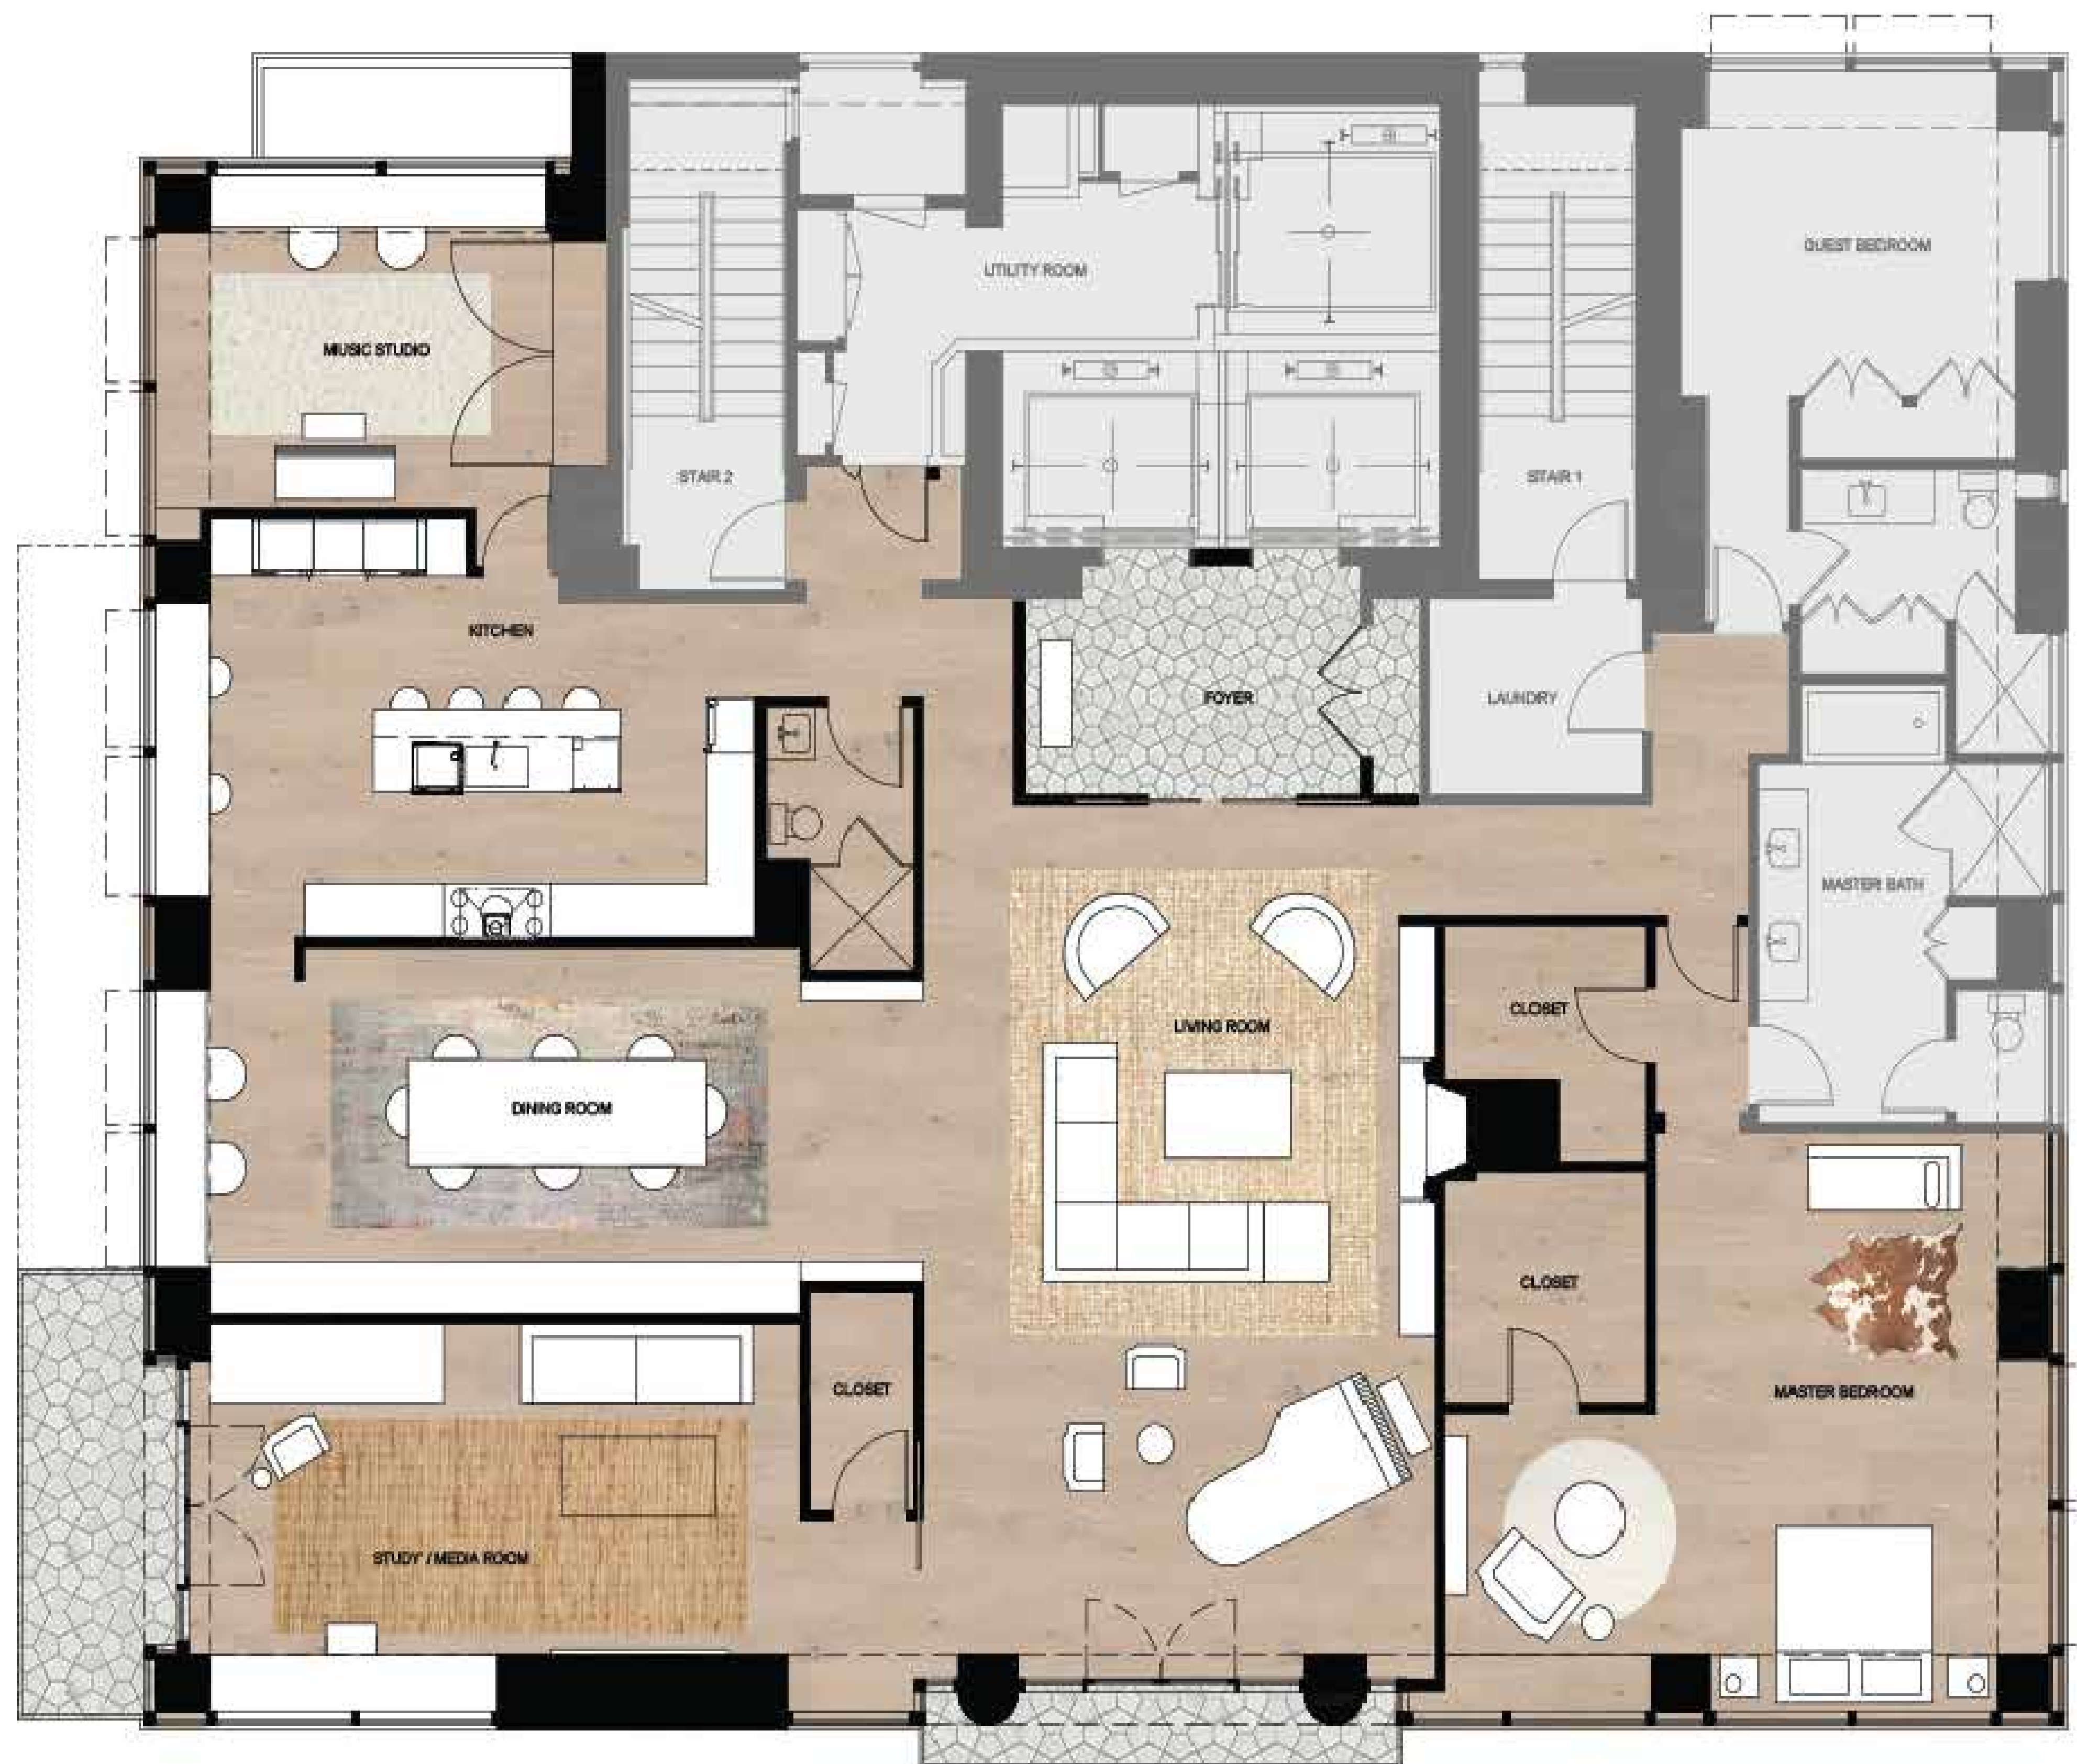

1706 RITTENHOUSE APARTMENT

JENNIFER SANDORA/ INTR 632 / FALL 2020

CONCEPT STATEMENT

The Spanish heritage and its famous architectural details are the main influence in the design of this residence. References to the historical geometric shapes and natural materials of Spain as well as a neutral color palette with subtle pops of bright color help honor the clients heritage in their new home in Philadelphia. Blending a style of contemporary elegance with rustic charm give the overall intention of warmth, familiarity, and home to this residence. This can be seen through the incorporation of organic materials, a soft, neutral color palette, and clean, graceful lines throughout the overall design.

DESIGNERS OF INFLUENCE

Victoria Hagan

David Cafiero

1706 RITTENHOUSE RESIDENCE, PHILADELPHIA, PA 19103

SCALE 1/4" = 1'-0"

FOYER

SCALE 1/2"=1'-0

JENNIFER SANDORA/INTR 632/FALL 2020

SOUTH ELEVATION

NORTH ELEVATION

EAST ELEVATION

WEST ELEVATION

Creekside Table/Bench
CURRY & COMPANY

1412 Antique white/gold wall,
Abstract, 21st Century, Acrylic
2020
ROGER KOENIG

18th Century Spanish Doors
ANTIQUE

Felicity Wall Sconce
CURREY & COMPANY

Raindrops Wall Sculpture in Brass
CURTIS JERE

LIVING ROOM

SCALE 1/2"=1'-0

JENNIFER SANDORA/INTR 632/FALL 2020

EAST ELEVATION

SOUTH ELEVATION

Antique Andres Marin Spanish Guitar
CHALKWELL AUCTIONS LTD.