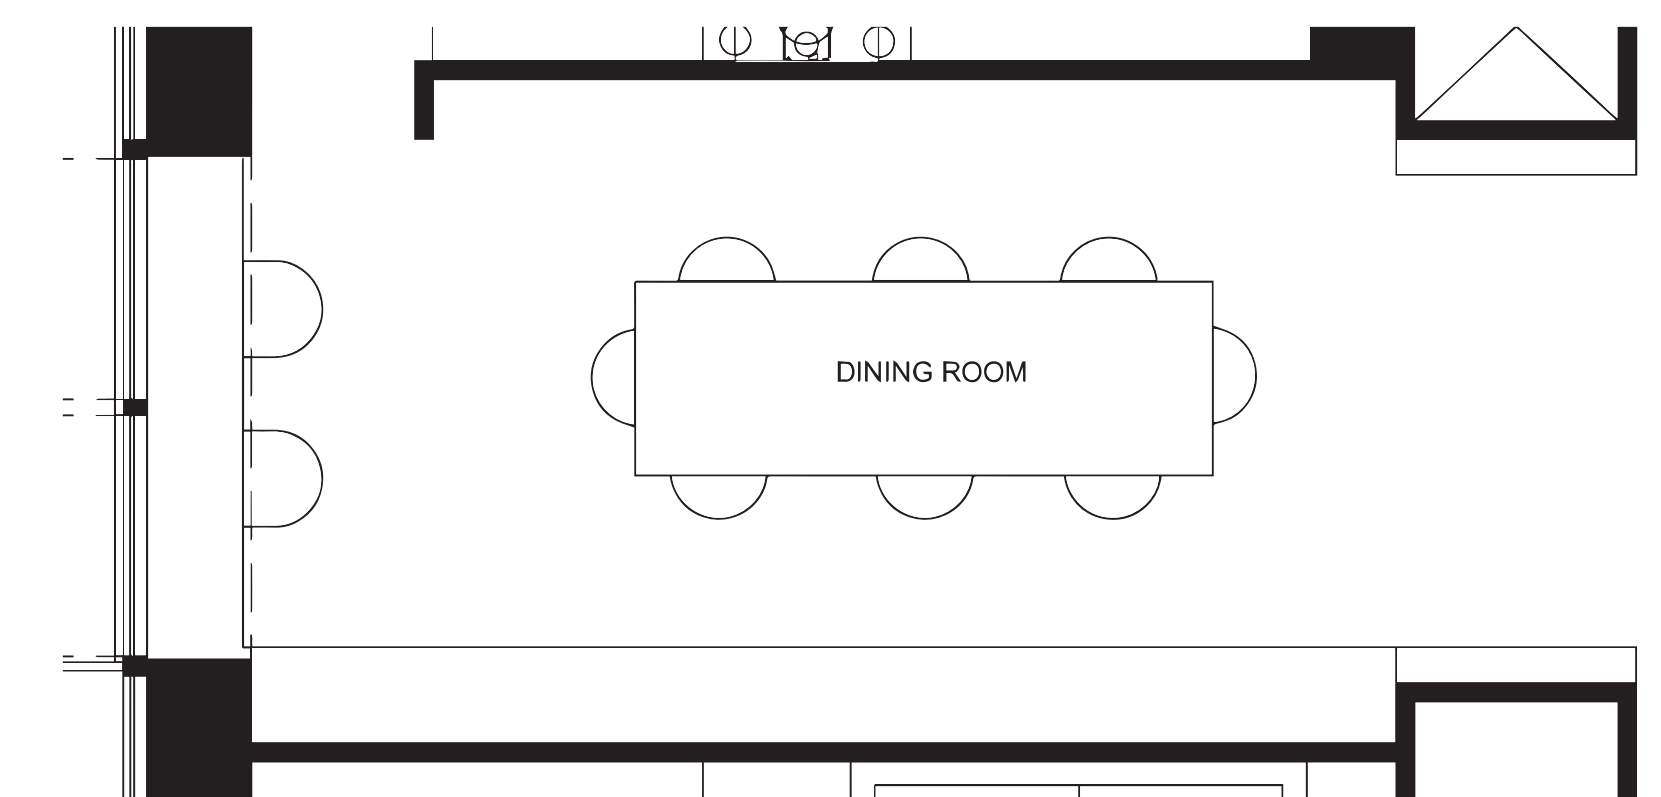

DINING ROOM

SCALE 1/2"=1'-0

JENNIFER SANDORA/INTR 632/FALL 2020

Live Edge Wooden Slab Countertop
HURRICANE WOODWORK