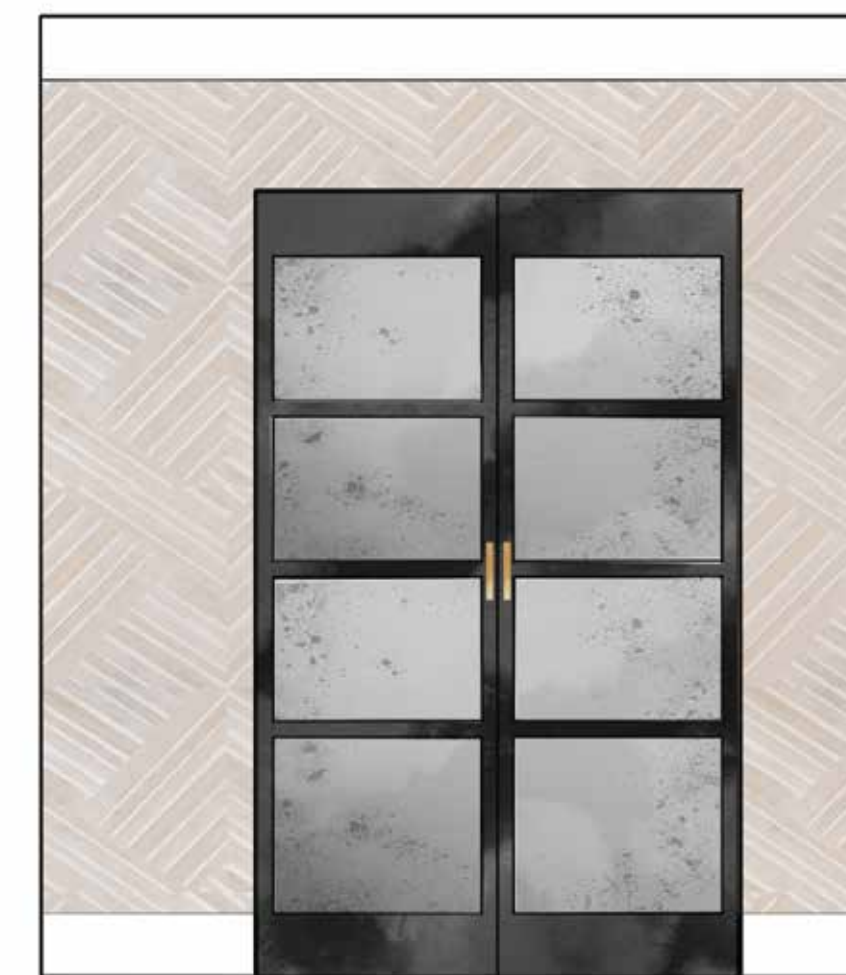

SOUTH ELEVATION

NORTH ELEVATION

EAST ELEVATION

WEST ELEVATION

Creekside Table/Bench
CURRY & COMPANY

1412 Antique white/gold wall,
Abstract, 21st Century, Acrylic
2020
ROGER KOENIG

18th Century Spanish Doors
ANTIQUE