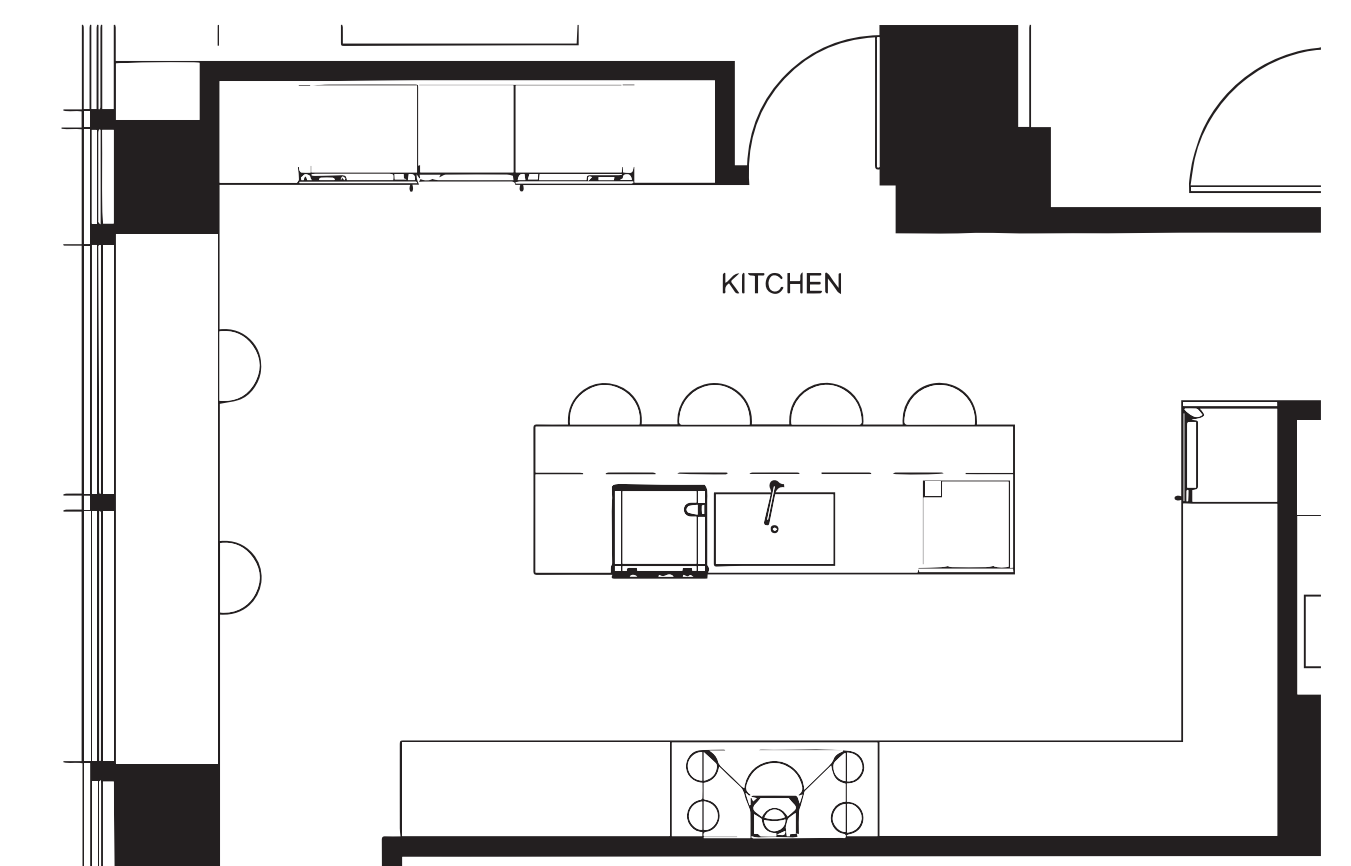

SOUTH ELEVATION

NORTH ISLAND ELEVATION

SOUTH ISLAND ELEVATION

SUB-ZERO
30" Designer
Column
Refrigerator

SUB-ZERO
24" Designer
Designer Wine
Storage

SUB-ZERO
30" Designer
Column Freezer
with Ice Maker

SUB-ZERO
24"
Undercounter
Refrigerator

COVE
24" Dishwasher
with Water
Softener

WOLF
24" Transitional
Drawer Microwave

WOLF
60" Dual Fuel Range - 6 Burners
and Infrared Dual Griddle

PERIGOLD
Diaw 26" Counter Stool
for Kitchen Island

CURRY & COMPANY
Denison Black Small Lantern

HANDMADE
Ceramic Wall Vase

KITCHEN

SCALE 1/2"=1'-0

JENNIFER SANDORA/INTR 632/FALL 2020

MUSIC ROOM

SCALE 1/2"=1'-0"

JENNIFER SANDORA/INTR 632/FALL 2020

WEST ELEVATION