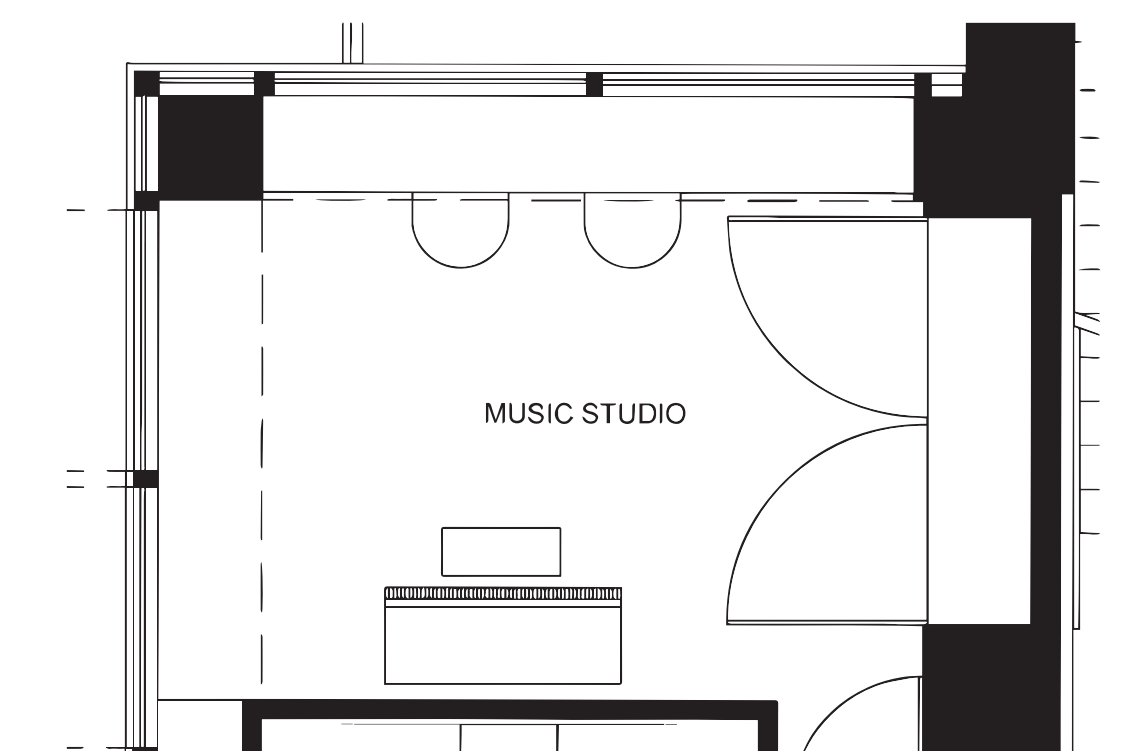

MUSIC ROOM

SCALE 1/2"=1'-0"

JENNIFER SANDORA/INTR 632/FALL 2020