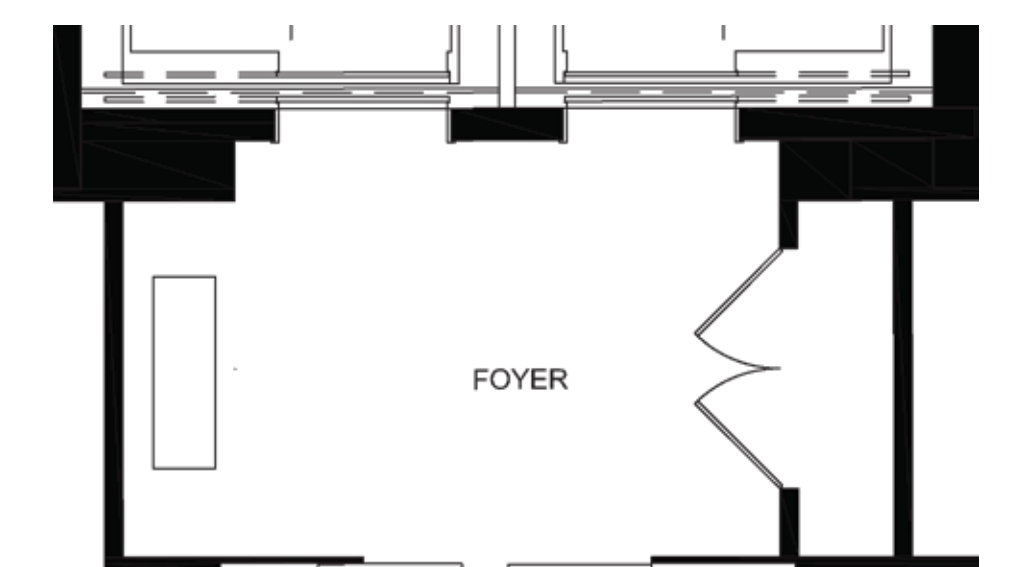

FOYER

SCALE 1/2"=1'-0

JENNIFER SANDORA/INTR 632/FALL 2020