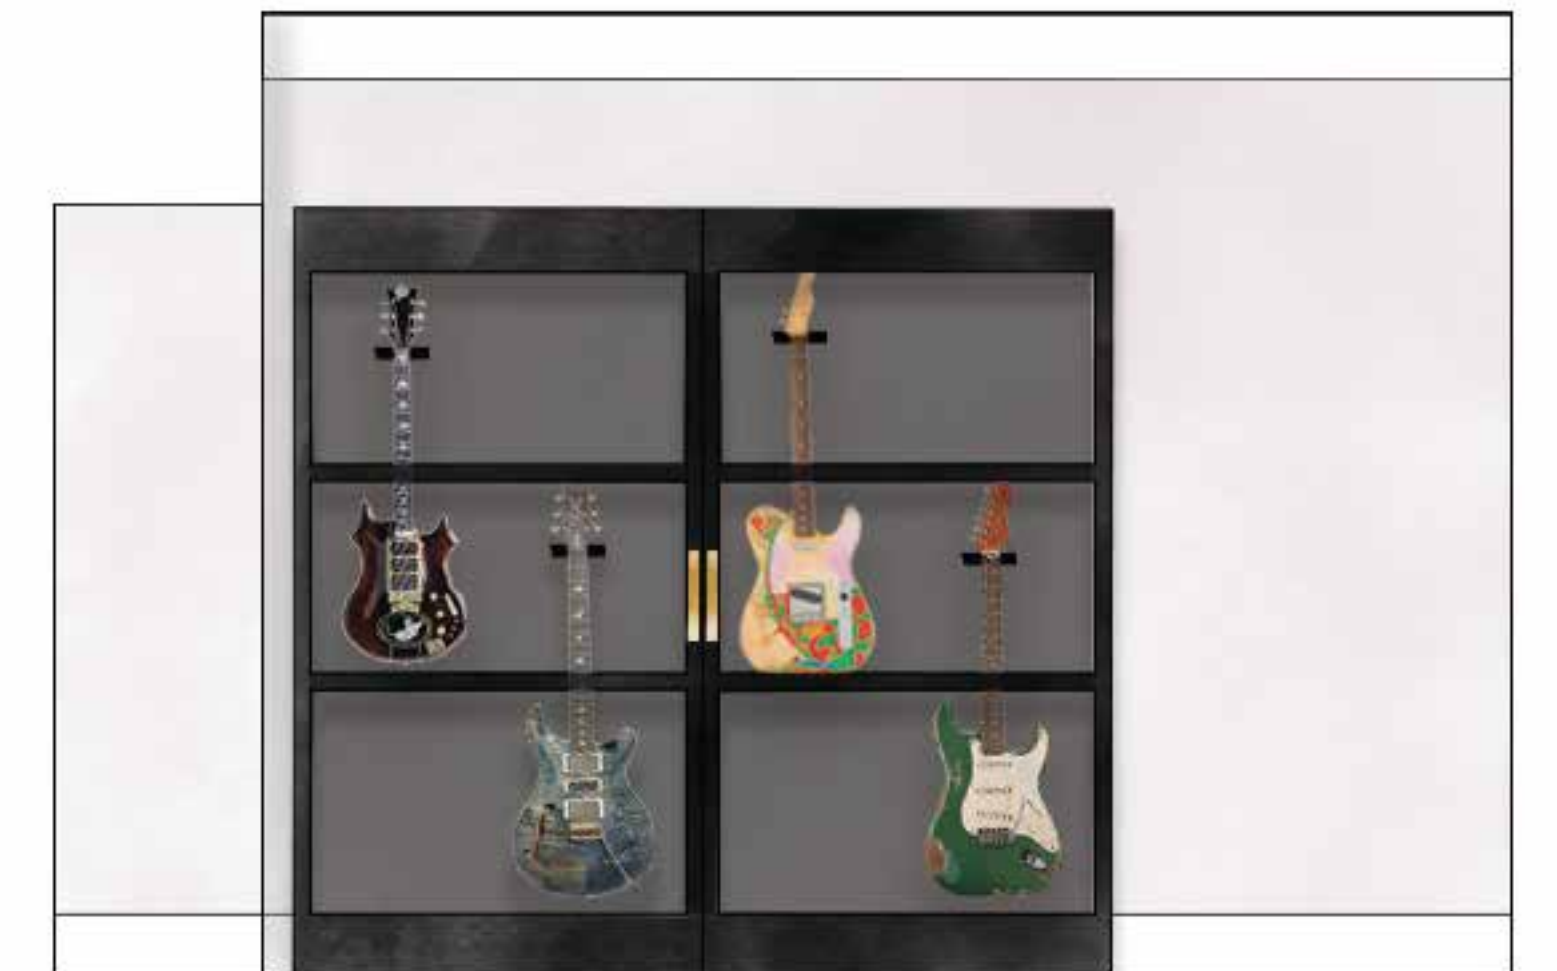

EAST ELEVATION