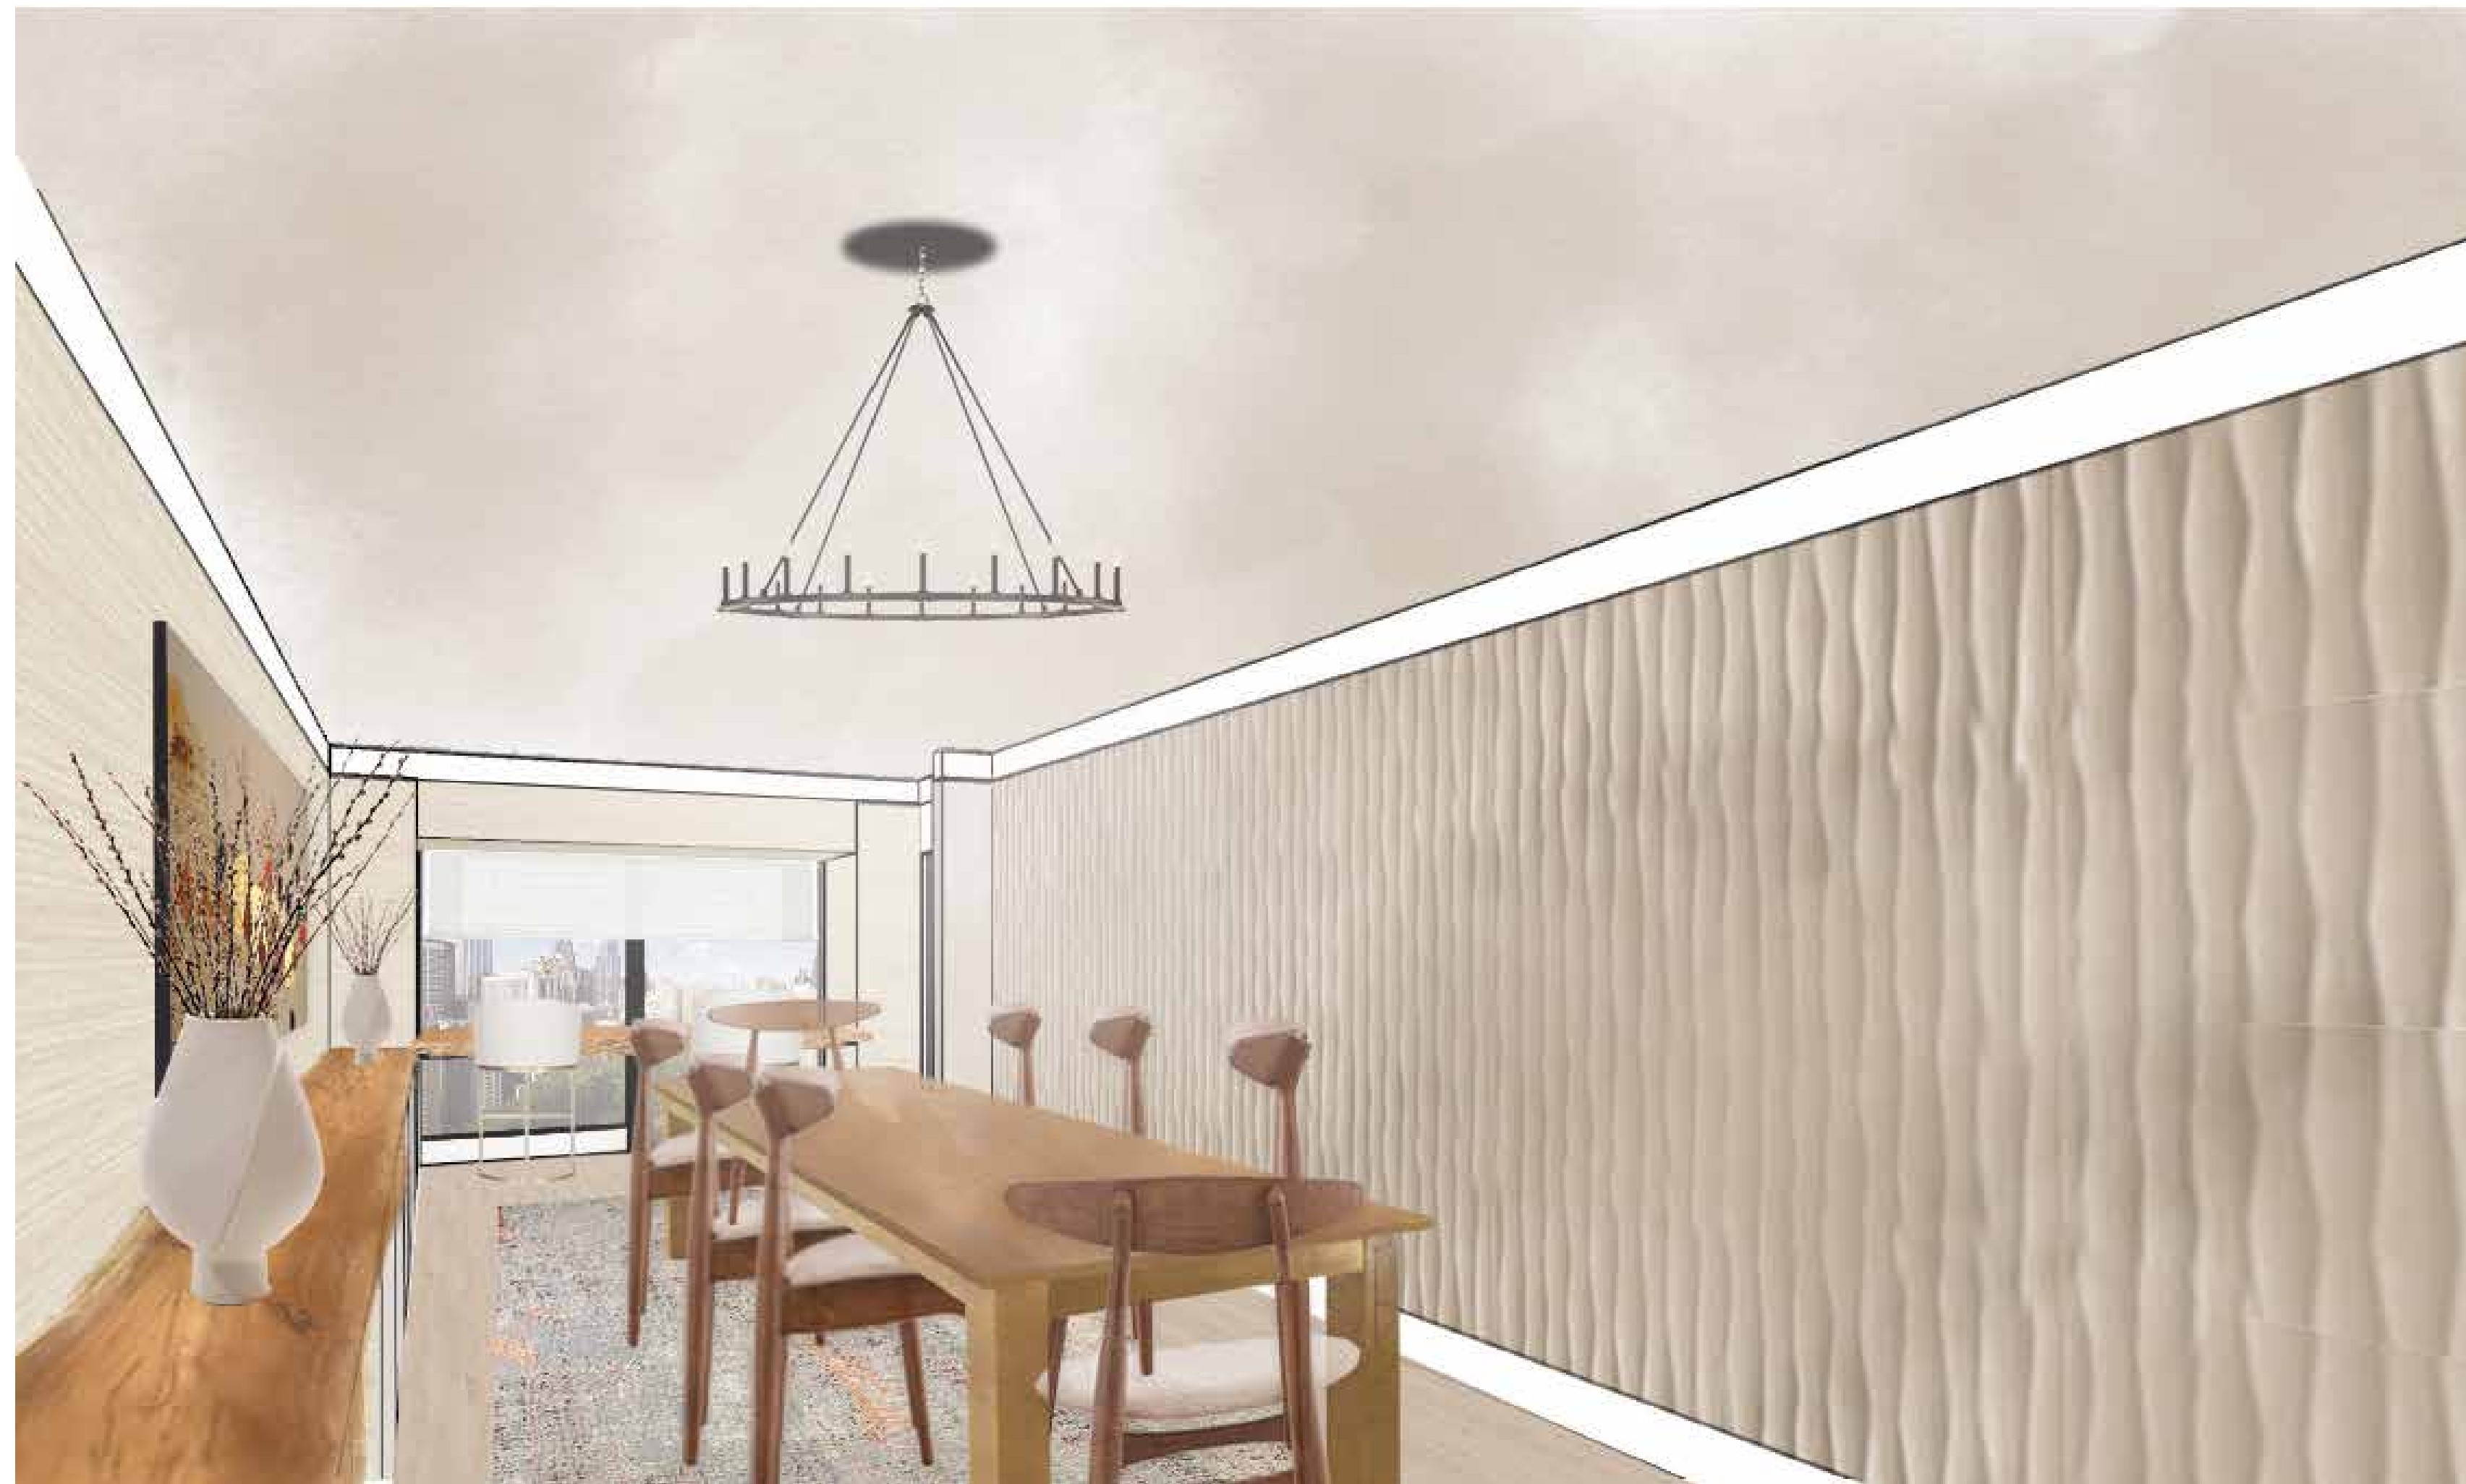

Rodeo Bar Stool
BURKE DECOR

Oepide Sofa
INDIA MAHDAVI for RALPH PUCCI

Plinthe Table Low
BURKE DECOR

DINING ROOM

SCALE 1/2"=1'-0

JENNIFER SANDORA/INTR 632/FALL 2020

SOUTH ELEVATION

Uvenuti - Wool and Bamboo Silk Hand Knotted Rug
JAIPUR RUGS, INC