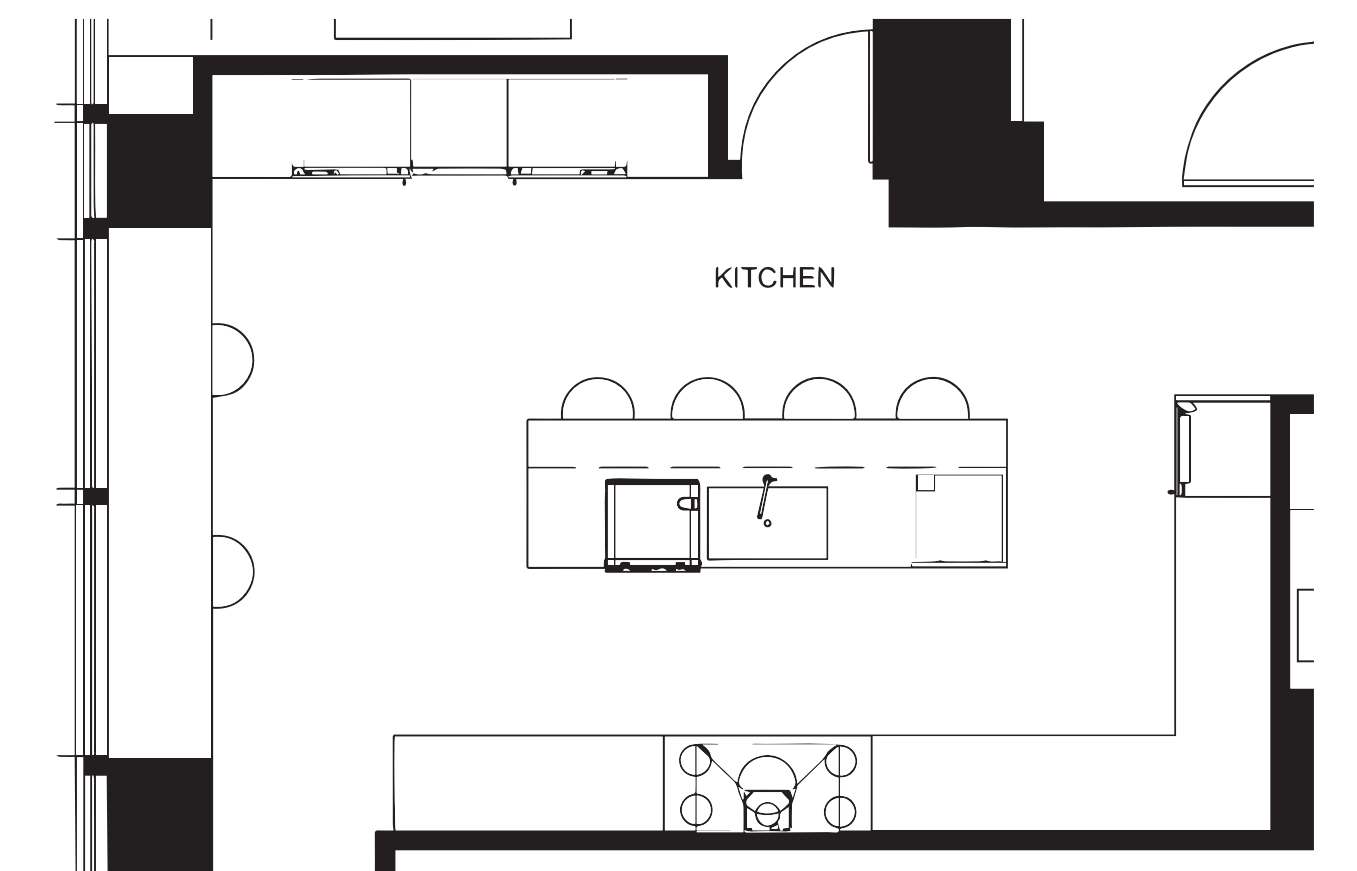

SOUTH ELEVATION

NORTH ISLAND ELEVATION

SOUTH ISLAND ELEVATION

SUB-ZERO
30" Designer
Column
Refrigerator

SUB-ZERO
24" Designer
Designer Wine
Storage

SUB-ZERO
30" Designer
Column Freezer
with Ice Maker

SUB-ZERO
24"
Undercounter
Refrigerator

COVE
24" Dishwasher
with Water
Softener

WOLF
24" Transitional
Drawer Microwave

WOLF
60" Dual Fuel Range - 6 Burners
and Infrared Dual Griddle

PERIGOLD
Diaw 26" Counter Stool
for Kitchen Island

CURRY & COMPANY
Denison Black Small Lantern

HANDMADE
Ceramic Wall Vase

KITCHEN

SCALE 1/2"=1'-0

JENNIFER SANDORA/INTR 632/FALL 2020

MUSIC ROOM

SCALE 1/2"=1'-0"

JENNIFER SANDORA/INTR 632/FALL 2020

WEST ELEVATION