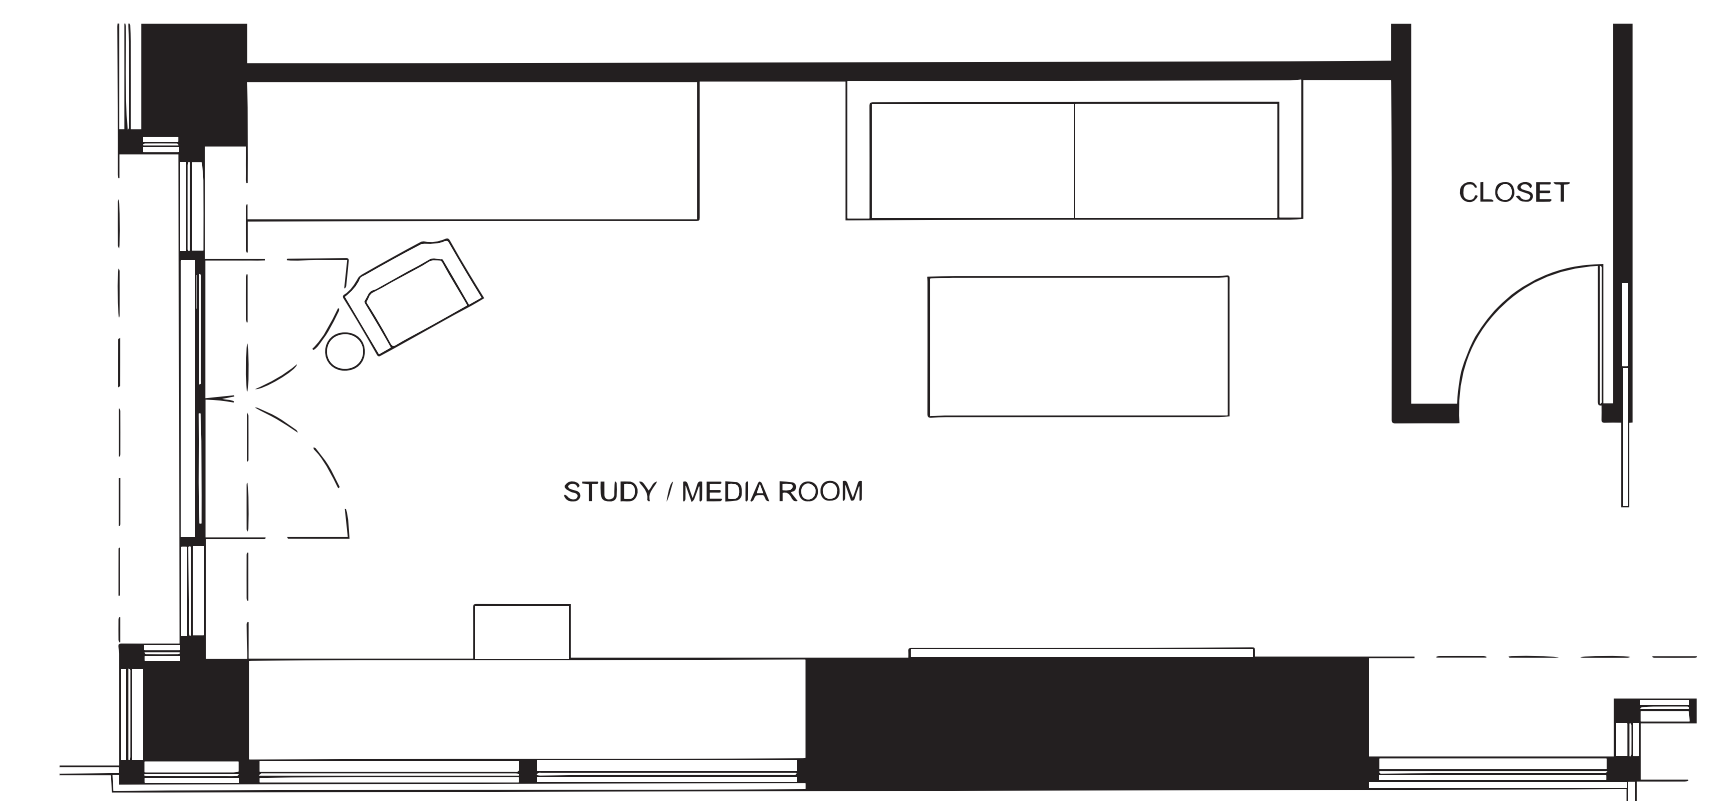

MEDIA ROOM

SCALE 1/2"=1'-0"

JENNIFER SANDORA/INTR 632/FALL 2020